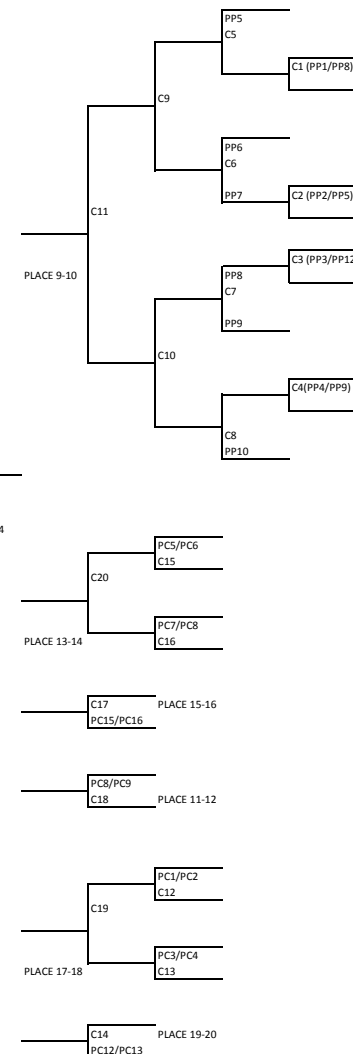

JOUR 3

CLASSEMENT

PLACE 3-4

PLACE 5-6

PLACE 7-8

PLACE 13-14

PLACE 15-16

PLACE 11-12

PLACE 17-18

PLACE 19-20